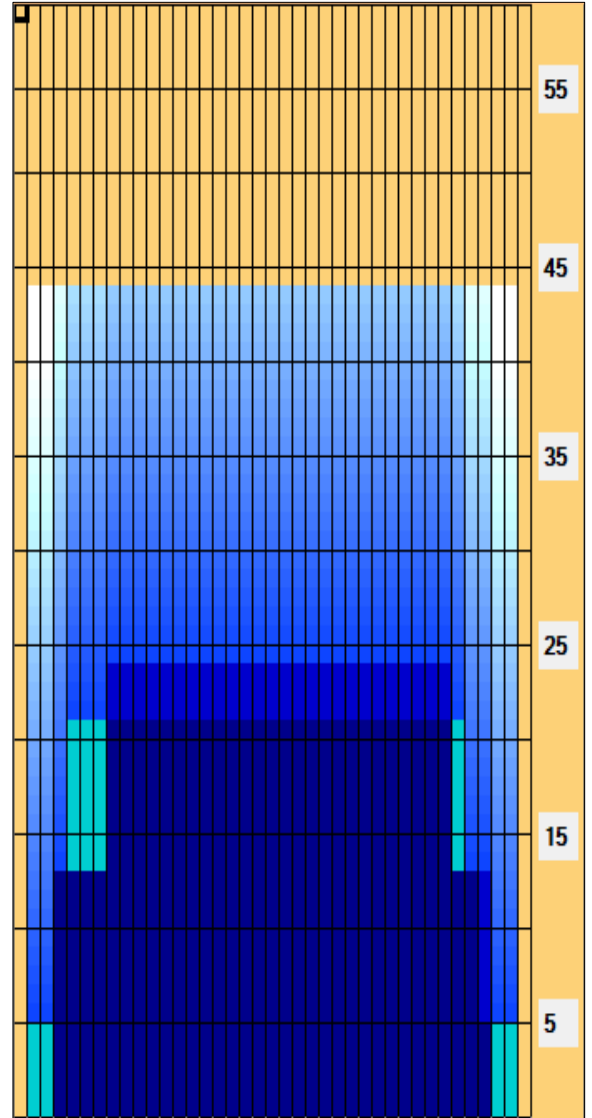

2022 MSBS Hudsonville

Oil Pattern Distance: 44 Feet **Reverse Brush Drop:** 44 Feet **Oil Per Board:** 50 uL
Forward Oil Total: 20.15 mL **Reverse Oil Total:** 7.2 mL **Volume Oil Total:** 27.35 mL
Forward Boards Crossed: 403 Boards **Reverse Boards Crossed:** 144 Boards **Total Boards Crossed:** 547 Boards

Start	Stop	Loads	Speed	Crossed	Start	End	Feet	T.Oil
1	2L 2R	5	10	185	0.0	5.6	5.6	9250
2	4L 5R	4	14	128	5.6	13.5	7.9	6400
3	5L 6R	3	18	90	13.5	21.1	7.6	4500
4	2L 2R	0	22	0	21.1	44.0	22.9	0

◀ ▶ ⏪ ⏩ Forward Reverse More

Start	Stop	Loads	Speed	Crossed	Start	End	Feet	T.Oil
1	2L 2R	0	30	0	44.0	24.0	-20.0	0
2	8L 7R	3	26	78	24.0	13.0	-11.0	3900
3	4L 4R	2	22	66	13.0	6.8	-6.2	3300
4	2L 2R	0	18	0	6.8	0.0	-6.8	0

◀ ▶ ⏪ ⏩ Forward Reverse More

Conditioner:
Type In or Select One

TransferType:
Type In or Select One

Forward

Reverse

Combined

Buff

Item	3L-7L:18L-18R	8L-12L:18L-18R	13L-17L:18L-18R	18L-18R:17R-13R	18L-18R:12R-8R	18L-18R:7R-3R
Description	Outside Track:Middle	Middle Track:Middle	Inside Track:Middle	Middle: Inside Track	Middle:Middle Track	Middle:Outside Track
Track Zone Ratio	1.47	1	1	1	1	1.57