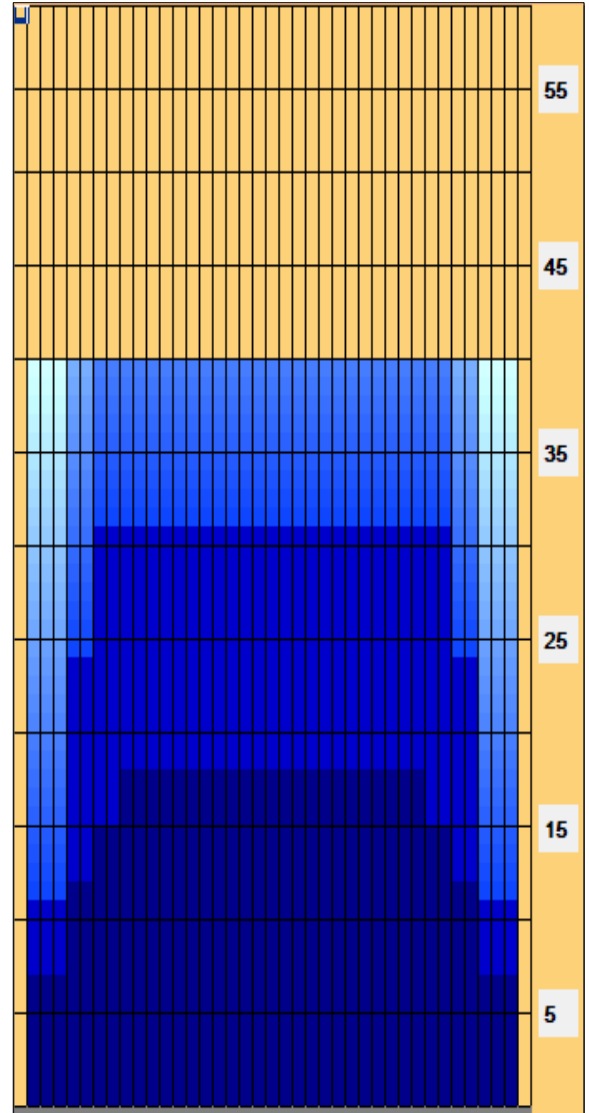

MSBS Zavy

Oil Pattern Distance: 40 Feet **Reverse Brush Drop:** 40 Feet **Oil Per Board:** 50 uL
Forward Oil Total: 13 mL **Reverse Oil Total:** 14.45 mL **Volume Oil Total:** 27.45 mL
Forward Boards Crossed: 260 Boards **Reverse Boards Crossed:** 289 Boards **Total Boards Crossed:** 549 Boards

	Start	Stop	Loads	Speed	Crossed	Start	End	Feet	T.Oil
1	2L	2R	4	18	148	0.0	7.6	7.6	7400
2	5L	5R	2	18	62	7.6	12.7	5.1	3100
3	7L	7R	1	18	27	12.7	15.2	2.5	1350
4	9L	9R	1	26	23	15.2	18.8	3.6	1150
5	2L	2R	0	26	0	18.8	40.0	21.2	0

<< >> Forward Reverse More

Conditioner:
 Type In or Select One

 TransferType:
 Type In or Select One

Forward

Reverse

Combined

Buff

	Start	Stop	Loads	Speed	Crossed	Start	End	Feet	T.Oil
1	2L	2R	0	30	0	40.0	31.0	-9.0	0
2	7L	7R	1	30	27	31.0	26.8	-4.2	1350
3	7L	7R	1	22	27	26.8	23.7	-3.1	1350
4	5L	5R	1	22	31	23.7	20.6	-3.1	1550
5	5L	5R	1	22	31	20.6	17.5	-3.1	1550
6	5L	5R	2	22	62	17.5	11.3	-6.2	3100
7	2L	2R	3	18	111	11.3	3.7	-7.6	5550
8	2L	2R	0	18	0	3.7	0.0	-3.7	0

<< >> Forward Reverse More

This oil pattern comes to us from the country of Latvia!

Item Description	3L-7L:18L-18R Outside Track:Middle	8L-12L:18L-18R Middle Track:Middle	13L-17L:18L-18R Inside Track:Middle	18L-18R:17R-13R Middle: Inside Track	18L-18R:12R-8R Middle:Middle Track	18L-18R:7R-3R Middle:Outside Track
Track Zone Ratio	1.52	1.01	1	1	1.01	1.52