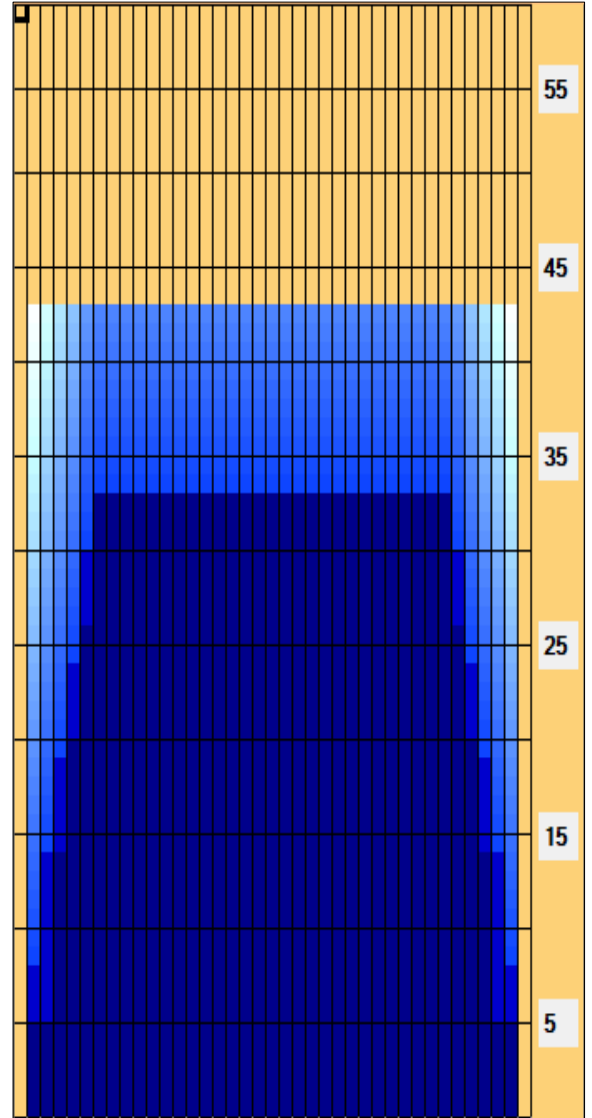

# MSBS Wooden Baseball Bat

**Oil Pattern Distance:** 43 Feet      **Reverse Brush Drop:** 43 Feet      **Oil Per Board:** 50 uL  
**Forward Oil Total:** 19.2 mL      **Reverse Oil Total:** 17.85 mL      **Volume Oil Total:** 37.05 mL  
**Forward Boards Crossed:** 384 Boards      **Reverse Boards Crossed:** 357 Boards      **Total Boards Crossed:** 741 Boards

Start	Stop	Loads	Speed	Crossed	Start	End	Feet	T.Oil
1	2L 2R	3	18	111	0.0	5.1	5.1	5550
2	4L 4R	3	22	99	5.1	14.4	9.3	4950
3	5L 5R	2	22	62	14.4	20.6	6.2	3100
4	6L 6R	2	22	58	20.6	26.8	6.2	2900
5	7L 7R	2	22	54	26.8	33.0	6.2	2700
6	11L 11R	0	22	0	33.0	43.0	10.0	0

Forward Reverse More

Start	Stop	Loads	Speed	Crossed	Start	End	Feet	T.Oil
1	2L 2R	0	30	0	43.0	33.0	-10.0	0
2	7L 7R	1	22	27	33.0	29.9	-3.1	1350
3	6L 6R	2	22	58	29.9	23.7	-6.2	2900
4	5L 5R	2	18	62	23.7	18.6	-5.1	3100
5	4L 4R	2	18	66	18.6	13.5	-5.1	3300
6	3L 3R	2	18	70	13.5	8.4	-5.1	3500
7	2L 2R	2	14	74	8.4	4.5	-3.9	3700
8	2L 2R	0	18	0	4.5	0.0	-4.5	0

Forward Reverse More

Conditioner:  
Type In or Select One

TransferType:  
Type In or Select One

- Forward
- Reverse
- Combined
- Buff

Item	3L-7L:18L-18R	8L-12L:18L-18R	13L-17L:18L-18R	18L-18R:17R-13R	18L-18R:12R-8R	18L-18R:7R-3R
Description	Outside Track:Middle	Middle Track:Middle	Inside Track:Middle	Middle: Inside Track	Middle:Middle Track	Middle:Outside Track
Track Zone Ratio	1.47	1	1	1	1	1.47