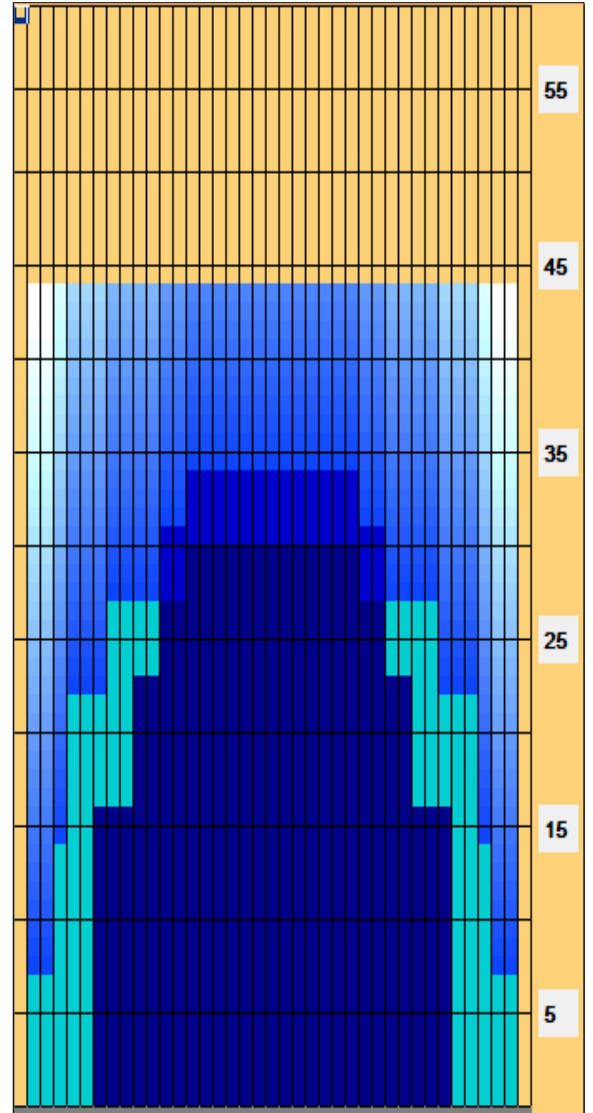

MSBS Spicy Enchilada

Oil Pattern Distance:	44 Feet	Reverse Brush Drop:	44 Feet	Oil Per Board:	40 uL
Forward Oil Total:	20.4 mL	Reverse Oil Total:	9.4 mL	Volume Oil Total:	29.8 mL
Forward Boards Crossed:	510 Boards	Reverse Boards Crossed:	235 Boards	Total Boards Crossed:	745 Boards

	Start	Stop	Loads	Speed	Crossed	Start	End	Feet	T.Oil
1	2L	2R	6	10	222	0.0	7.0	7.0	8880
2	4L	4R	4	14	132	7.0	14.9	7.9	5280
3	5L	5R	3	18	93	14.9	22.5	7.6	3720
4	8L	8R	2	18	50	22.5	27.6	5.1	2000
5	14L	14R	1	22	13	27.6	30.7	3.1	520
6	2L	2R	0	22	0	30.7	44.0	13.3	0

Navigation: Forward Reverse More

	Start	Stop	Loads	Speed	Crossed	Start	End	Feet	T.Oil
1	2L	2R	0	30	0	44.0	34.0	-10.0	0
2	14L	14R	1	22	13	34.0	30.9	-3.1	520
3	12L	12R	3	18	51	30.9	23.3	-7.6	2040
4	10L	10R	3	18	63	23.3	15.7	-7.6	2520
5	7L	7R	4	14	108	15.7	7.8	-7.9	4320
6	2L	2R	0	10	0	7.8	0.0	-7.8	0

Navigation: Forward Reverse More

Conditioner:
Type In or Select One

TransferType:
Type In or Select One

- Forward
- Reverse
- Combined
- Buff

Item Description	3L-7L:18L-18R Outside Track:Middle	8L-12L:18L-18R Middle Track:Middle	13L-17L:18L-18R Inside Track:Middle	18L-18R:17R-13R Middle: Inside Track	18L-18R:12R-8R Middle:Middle Track	18L-18R:7R-3R Middle:Outside Track
Track Zone Ratio	2.29	1.26	1.02	1.02	1.26	2.29