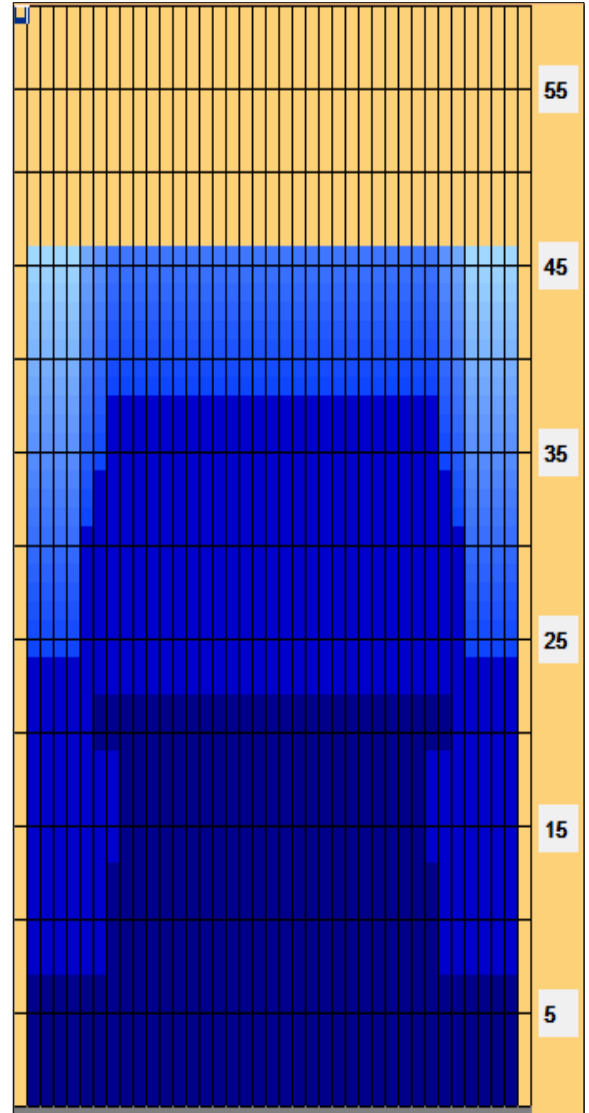

MSBS Aardvark

Oil Pattern Distance: 46 Feet **Reverse Brush Drop:** 46 Feet **Oil Per Board:** 40 uL
Forward Oil Total: 14.24 mL **Reverse Oil Total:** 18.88 mL **Volume Oil Total:** 33.12 mL
Forward Boards Crossed: 356 Boards **Reverse Boards Crossed:** 472 Boards **Total Boards Crossed:** 828 Boards

	Start	Stop	Loads	Speed	Crossed	Start	End	Feet	T.Oil
1	2L	2R	5	14	185	0.0	7.9	7.9	7400
2	8L	8R	3	14	75	7.9	13.8	5.9	3000
3	9L	9R	3	14	69	13.8	19.7	5.9	2760
4	7L	7R	1	18	27	19.7	22.2	2.5	1080
5	2L	2R	0	22	0	22.2	33.0	10.8	0
6	2L	2R	0	26	0	33.0	46.0	13.0	0

<< >> Forward Reverse More

Conditioner:
 Type In or Select One

 TransferType:
 Type In or Select One

Forward

Reverse

Combined

Buff

	Start	Stop	Loads	Speed	Crossed	Start	End	Feet	T.Oil
1	2L	2R	0	30	0	46.0	38.0	-8.0	0
2	8L	8R	1	26	25	38.0	34.4	-3.6	1000
3	7L	7R	1	22	27	34.4	31.3	-3.1	1080
4	6L	6R	3	18	87	31.3	23.7	-7.6	3480
5	2L	2R	3	18	111	23.7	16.1	-7.6	4440
6	2L	2R	3	14	111	16.1	10.2	-5.9	4440
7	2L	2R	3	14	111	10.2	4.3	-5.9	4440
8	2L	2R	0	10	0	4.3	0.0	-4.3	0

<< >> Forward Reverse More

Aardvarks eat ants

Item Description	3L-7L:18L-18R Outside Track:Middle	8L-12L:18L-18R Middle Track:Middle	13L-17L:18L-18R Inside Track:Middle	18L-18R:17R-13R Middle: Inside Track	18L-18R:12R-8R Middle:Middle Track	18L-18R:7R-3R Middle:Outside Track
Track Zone Ratio	1.67	1.02	1	1	1.02	1.67