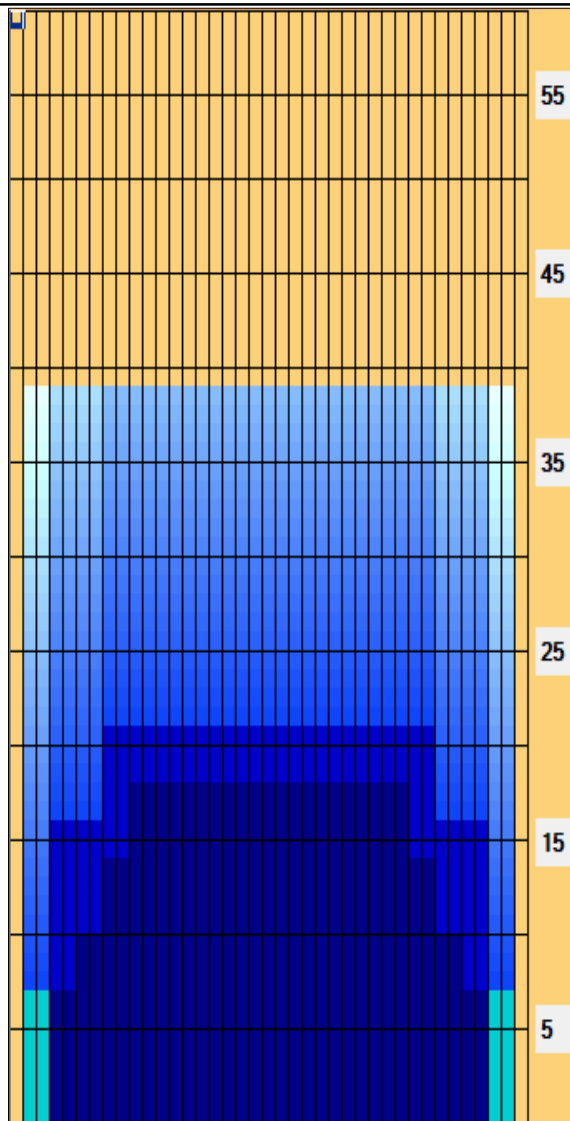

Ikball Parabi Ramdani

Oil Pattern Distance: **39 Feet**
 Forward Oil Total: **18.6 mL**
 Forward Boards Crossed: **372 Boards**

Reverse Brush Drop: **39 Feet**
 Reverse Oil Total: **7.45 mL**
 Reverse Boards Crossed: **149 Boards**

Oil Per Board: **50 uL**
 Volume Oil Total: **26.05 mL**
 Total Boards Crossed: **521 Boards**

	Start	Stop	Loads	Speed	Crossed	Start	End	Feet	T.Oil
1	2L	2R	6	10	222	0.0	7.0	7.0	11100
2	6L	6R	2	14	58	7.0	10.9	3.9	2900
3	8L	8R	2	14	50	10.9	14.8	3.9	2500
4	10L	10R	2	14	42	14.8	18.7	3.9	2100
5	2L	2R	0	26	0	18.7	39.0	20.3	0

Conditioner:
Type In or Select One

TransferType:
Type In or Select One

Forward

Reverse

Combined

Buff

Navigation: Forward Reverse More

	Start	Stop	Loads	Speed	Crossed	Start	End	Feet	T.Oil
1	2L	2R	0	18	0	39.0	21.0	-18.0	0
2	8L	8R	2	18	50	21.0	15.9	-5.1	2500
3	4L	4R	3	14	99	15.9	10.0	-5.9	4950
4	2L	2R	0	10	0	10.0	0.0	-10.0	0

Navigation: Forward Reverse More

Item	3L-7L:18L-18R	8L-12L:18L-18R	13L-17L:18L-18R	18L-18R:17R-13R	18L-18R:12R-8R	18L-18R:7R-3R
Description	Outside Track:Middle	Middle Track:Middle	Inside Track:Middle	Middle: Inside Track	Middle:Middle Track	Middle:Outside Track
Track Zone Ratio	1.85	1.05	1	1	1.05	1.85