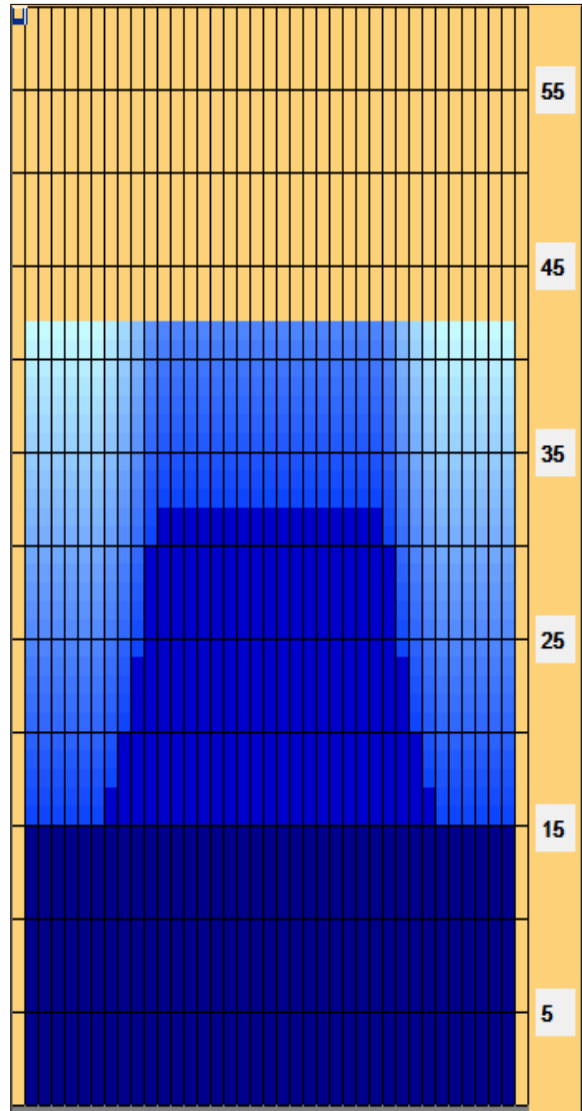

Pro Bowl West MSBS

Oil Pattern Distance: 42 Feet   **Reverse Brush Drop:** 37 Feet   **Oil Per Board:** 50 uL
Forward Oil Total: 12.95 mL   **Reverse Oil Total:** 12.1 mL   **Volume Oil Total:** 25.05 mL
Forward Boards Crossed: 259 Boards   **Reverse Boards Crossed:** 242 Boards   **Total Boards Crossed:** 501 Boards

	Start	Stop	Loads	Speed	Crossed	Start	End	Feet	T.Oil
1	2L	2R	7	18	259	0.0	15.3	15.3	12950
2	2L	2R	0	18	0	15.3	31.0	15.7	0
3	2L	2R	0	26	0	31.0	36.0	5.0	0
4	2L	2R	0	30	0	36.0	42.0	6.0	0

<< < > >> Forward Reverse More

Conditioner:
Type In or Select One

TransferType:
Type In or Select One

- Forward
- Reverse
- Combined
- Buff